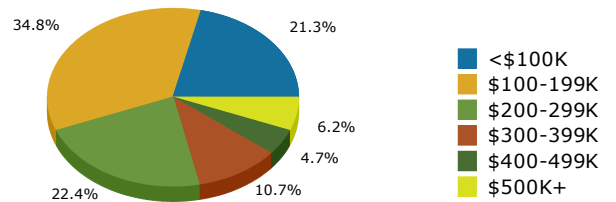

2020 Population by Race

2020 Population by Age

Households

2020 Home Value

2020-2025 Annual Growth Rate

Household Income

Source: U.S. Census Bureau, Census 2010 Summary File 1. Esri forecasts for 2020 and 2025.