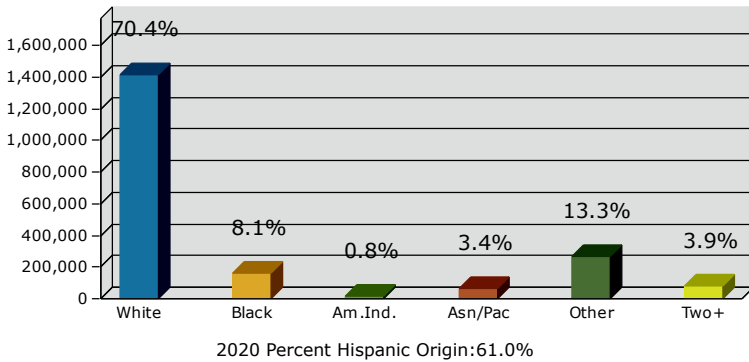

2020 Population by Race

2020 Population by Age

Households

2020 Home Value

2020-2025 Annual Growth Rate

Household Income

Source: U.S. Census Bureau, Census 2010 Summary File 1. Esri forecasts for 2020 and 2025.