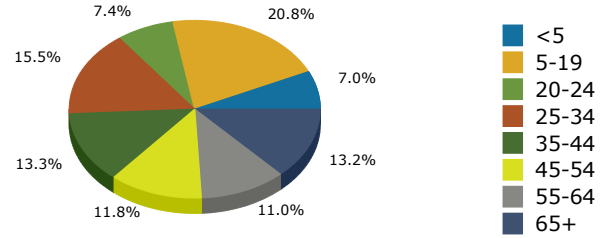

2020 Population by Race

2020 Population by Age

Households

2020 Home Value

2020-2025 Annual Growth Rate

Household Income

Source: U.S. Census Bureau, Census 2010 Summary File 1. Esri forecasts for 2020 and 2025.